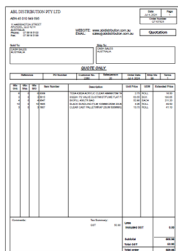

PRINTING

Our local manufacturer carefully prints your design onto your selected carton.

9

INVOICE

Your job is complete! ABL will send your final invoice for payment.*

10

DELIVERY

ABL will arrange our external transport company to collect your completed custom cartons & deliver to your selected address!